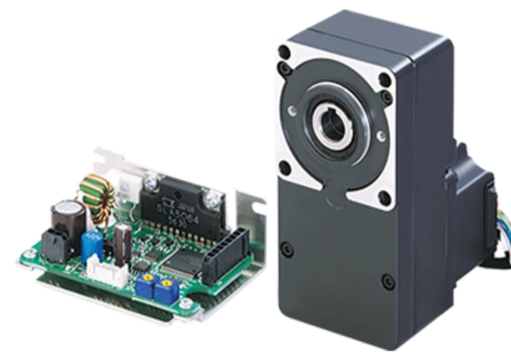

Brushless Motors

BLH Series

The **BLH** Series is a compact DC brushless motor. Compact, easy to use, and widely popular. In the electronics industry

Brushless Motors

BLV Series

The **BLV** Series is a powerful DC brushless motor. It is compact, suitable

Feature

Compact

Speed Control

Variety of Usage

AGV with relatively high driving load

CUSTOMER SERVICES