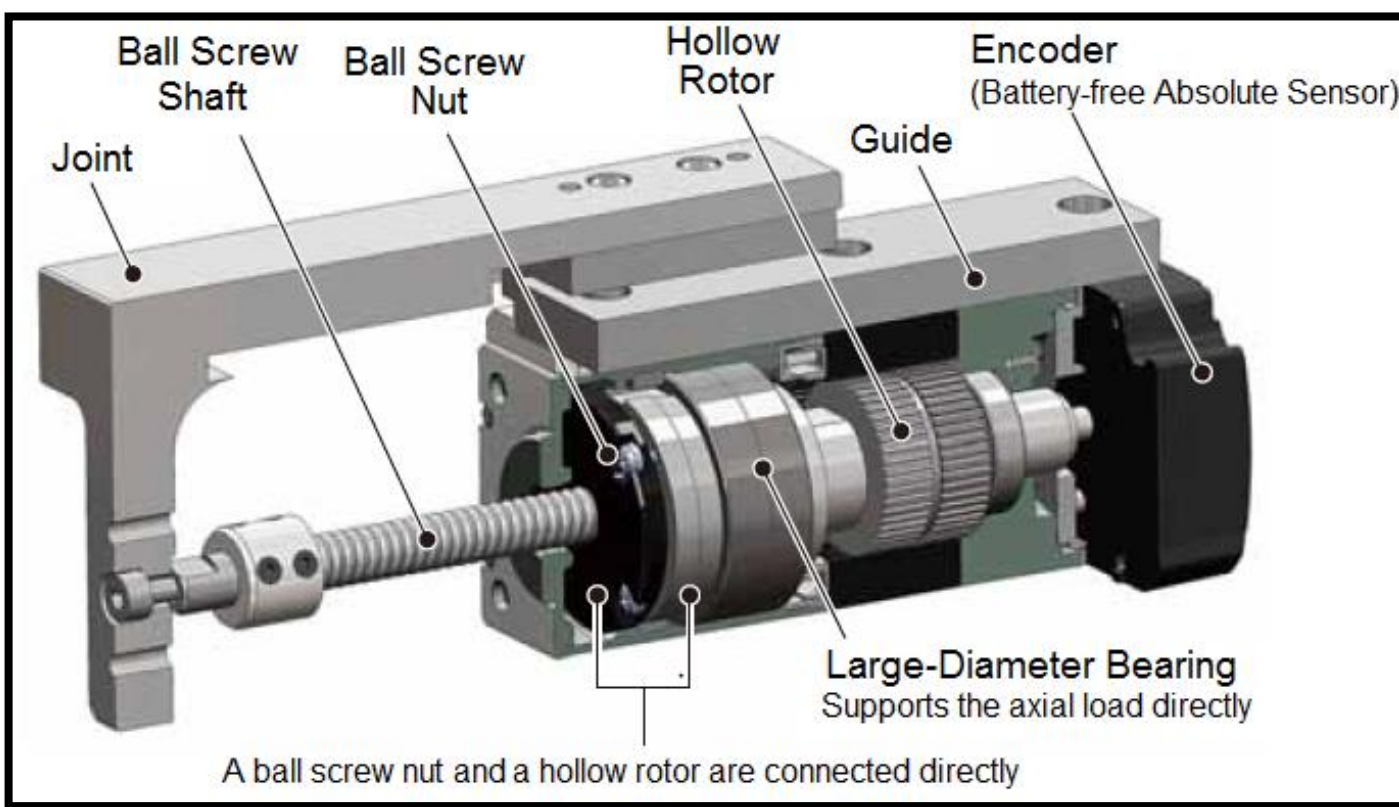

Linear Compact Actuator - DRS2 Series

Structure

Scan for Details

Scan for Video

Features

Repetitive accuracy: $\pm 3\mu / 10\mu$

Operation Data Setting/
Data Setting

Transportable Mass: 5kg / 10kg