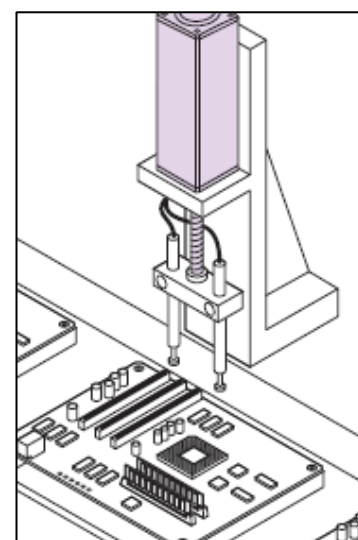

Pressing

Brochure

Read More

UPCOMING EVENT

EVENTS SCHEDULE 2020

SEMINAR

18 FEB Oriental Motor Sales Office, Singapore

EXHIBITION

10 - 12 JUN VIMF, Golden Palace Convention and Exhibition

18 - 20 SEP VIAF, Viet Tiep Cultural Centre, Hai

For more information please contact us:

Tel: +65 6745 7344 or Email us: sales@orientalmotor.com.sg