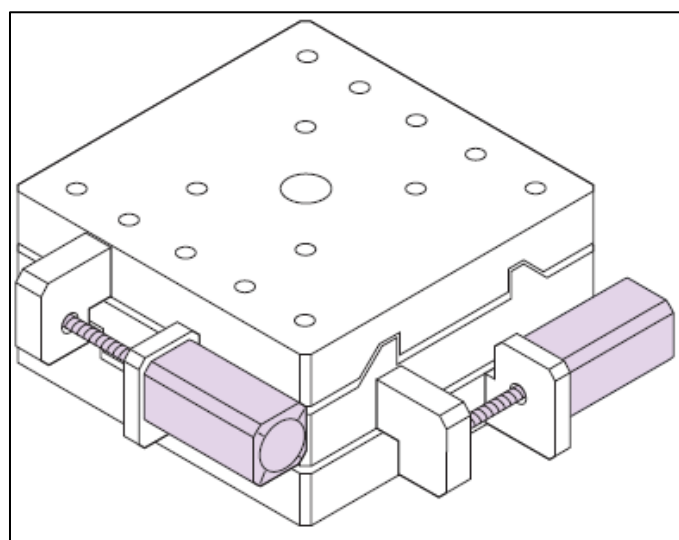

Linear Compact Actuator - DRS2 Series

Structure

Scan for Details

Scan for Video

Features

Repetitive accuracy: $\pm 3\mu / 10\mu$

Operation Data Setting/
Data Setting

Transportable Mass: 5kg / 10kg

Suitable for compact yet precise application

Pushing

Brochure

Read More

UPCOMING EVENT

EVENTS SCHEDULE 2020

SEMINAR

18 FEB Oriental Motor Sales Office, Singapore

EXHIBITION

10 - 12 JUN VIMF, Golden Palace Convention and Exhibition

18 - 20 SEP VIAF, Viet Tiep Cultural Centre, Hai

For more information please contact us:

Tel: +65 6745 7344 or Email us: sales@orientalmotor.com.sg

CUSTOMER SERVICES

We're Online
from Mon to
Fri (9AM ~
5PM SGT)

Live Chat

Showroom

Inspection & Repair

Technical Seminars

Check out our latest NEWSLETTERS!

For more information please contact us at : sales@orientalmotor.com.sg Tel : +65 6745 7344

WhatsApp: +65 9187 1994 Or check out our website at : www.orientalmotor.com.sg