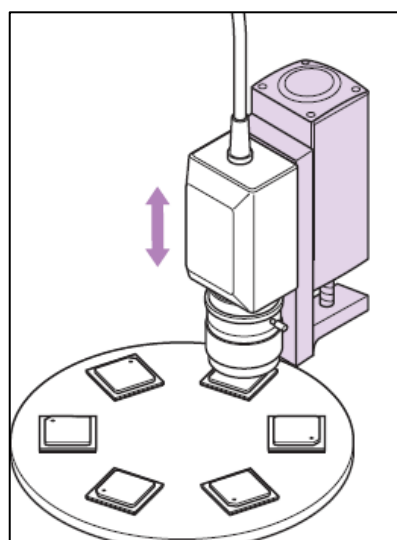

Inspection